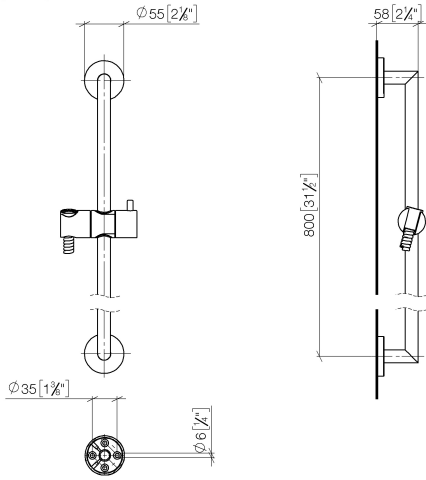

ST 050 201 5660

Fits: TARA, META

- slide bar
- Pipe diameter 18 mm
- rosette Ø 55 mm
- gauge 800 mm
- metal shower hose 1750mm with integrated anti-twist protection
- shower hose connector 3/8"
- Three or five settings: COMPACT RAIN, COMPACT SOFT FLOW, COMPACT AQUAPRESSURE FLOW, max. flow rate 15 l/min (at 3 bar)
- Function from: 7 l/min
- spray head Ø 100mm

Fits: TARA, META

- slide bar
- Pipe diameter 18 mm
- rosette Ø 55 mm
- gauge 800 mm
- metal shower hose 1750mm with integrated anti-twist protection
- shower hose connector 3/8"

This article does not include a hand shower!

Hand shower FlowReduce - Chrome 28 012 979-00 0010

Required miscellaneous

Hand shower - Chrome 28 018 979-00

Required miscellaneous

Hand shower FlowReduce - Chrome 28 018 979-00 0010

ST 050 201 5660

mm [inches]

Certificates

WRAS_2009048. ACS_20 ACC LY 738. IAPMO_4976 (4).

ST 050 201 5660

Spare parts list

No.	Item Number	Name	Quantity used	Delivery time
1	05 17 62 500 00 90	fixing set	2	2
2	90 14 10 032 00 90	seal	2	2
3	08 27 62 500-00	rosette	2	10
4	05 28 22 590 01-00	bar	1	10
5	12 580 970-00	Slide unit - Chrome	1	10
6	28 322 970-00	Metal shower hose 1/2" x 3/8" x 1750 mm - Chrome	1	2